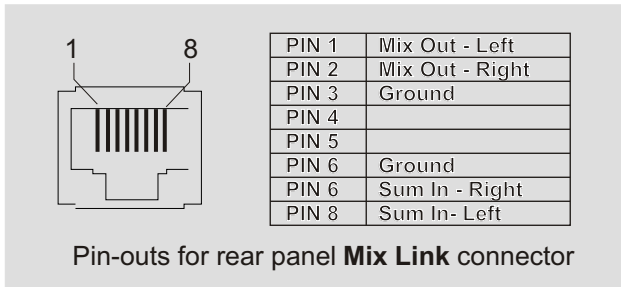

MicPre 5.0 Mix Link Cable Wiring Diagram

M-S cable wiring diagram

MP50-MS