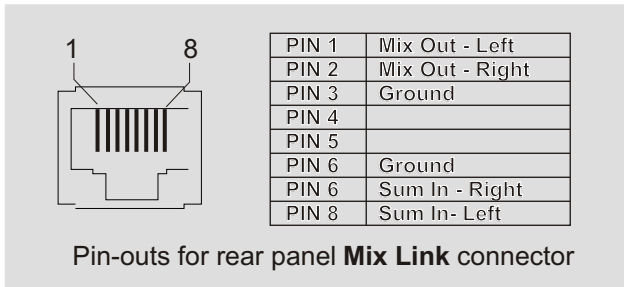

MicPre 5.0 Mix Link Cable Wiring Diagram

For linking two MP 5.0's

MP50-LINK2 (Shown)

MicPre 5.0 Mix Link Cable Wiring Diagram

For linking two or more MP 5.0's

MP50-LINK4 (Shown)
MP50-LINK6
MP50-LINK8
MP50-LINK12
MP50-LINK16