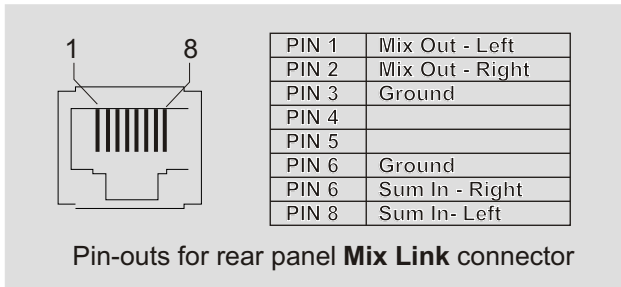

MicPre 5.0 Mix Link Cable Wiring Diagram

For linking two MP 5.0's

MP50-LINK2 (Shown)

MicPre 5.0 Mix Link Cable Wiring Diagram

For linking two or more MP 5.0's

MP50-LINK4 (Shown)
MP50-LINK6
MP50-LINK8
MP50-LINK12
MP50-LINK16