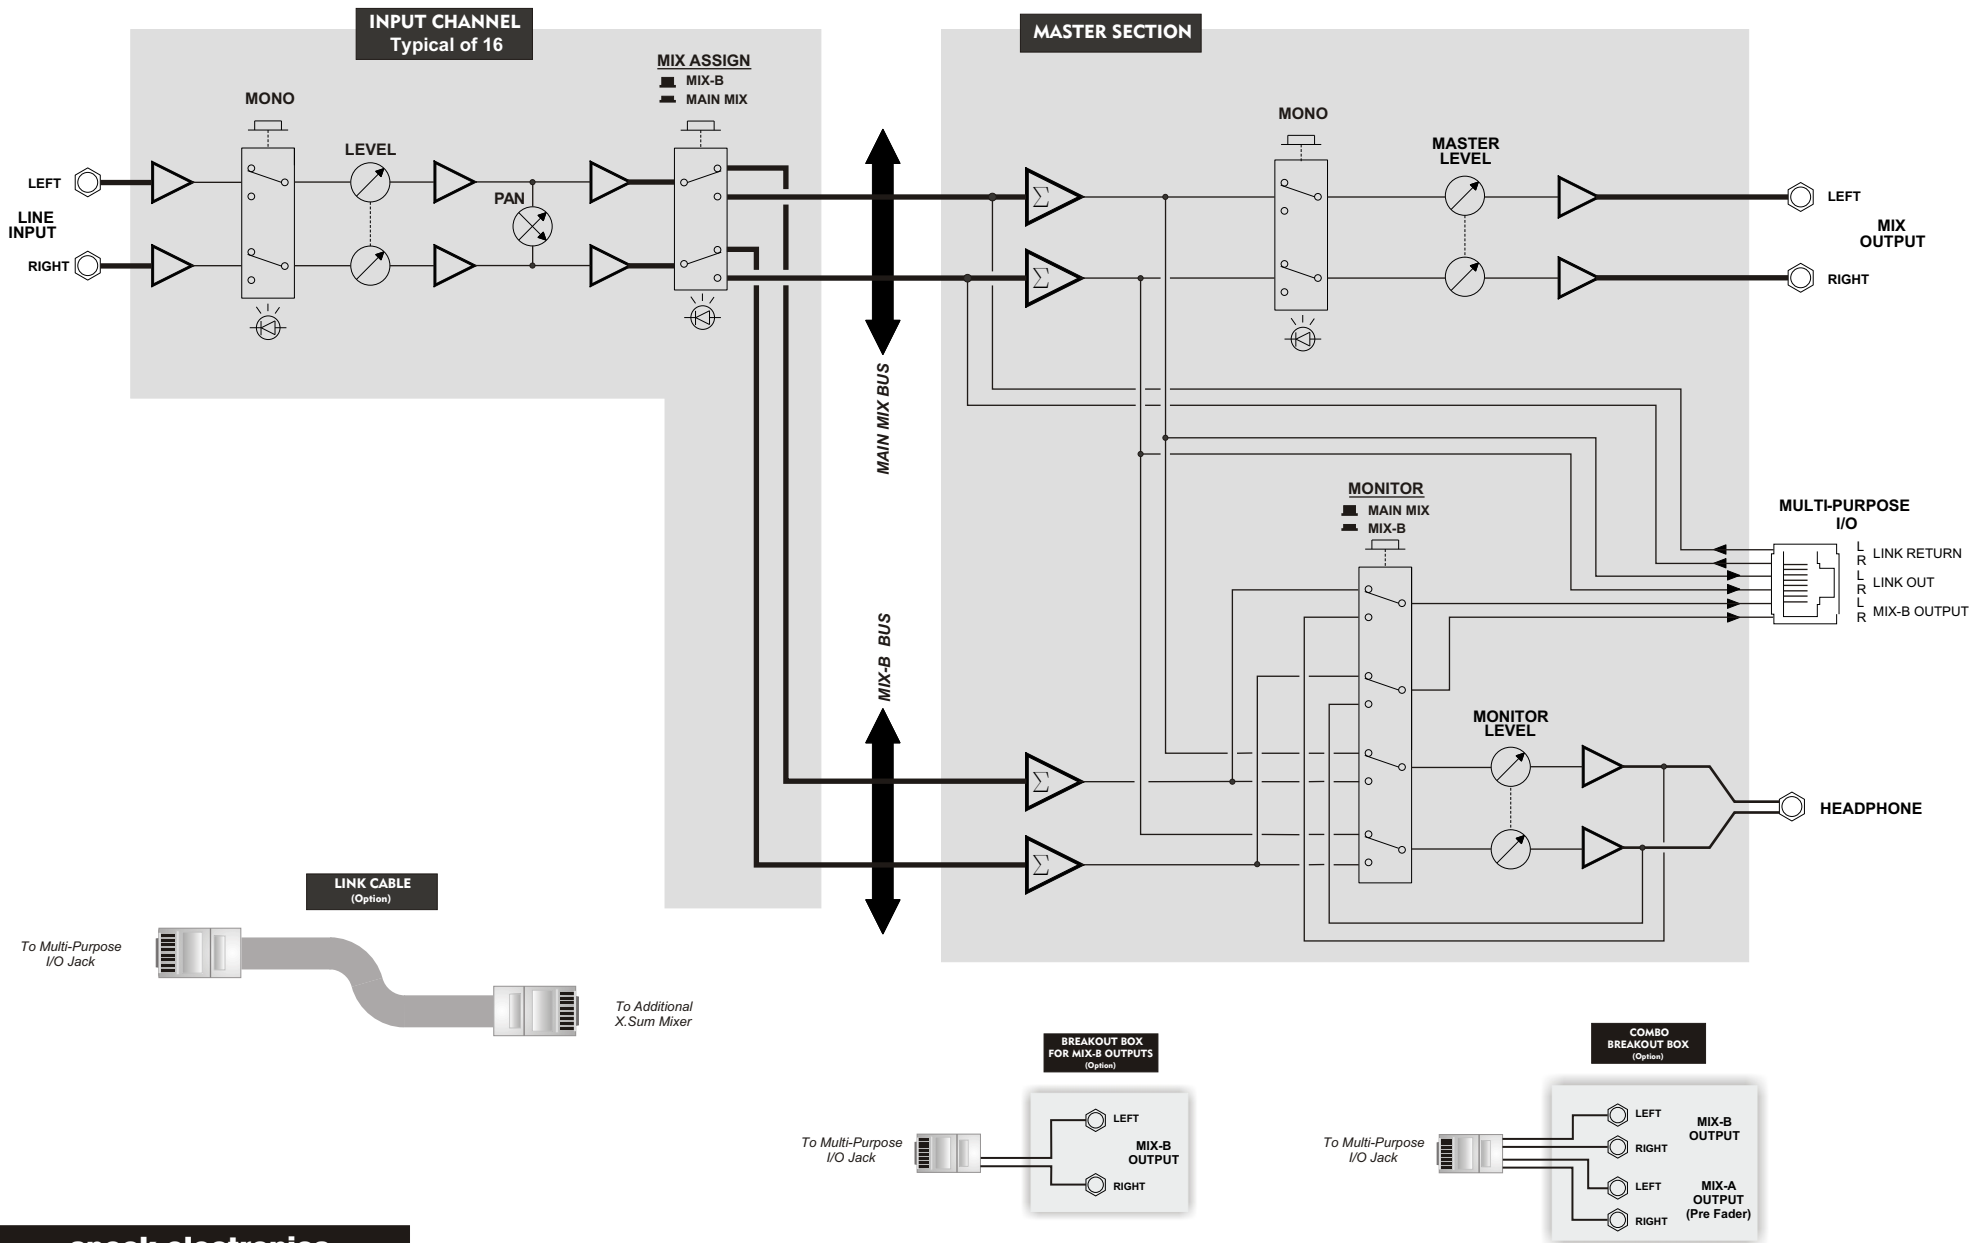

# X.Sum Line Mixer

## Signal Flow Diagram

**speck electronics**

341 E. Alvarado Street, Fallbrook, CA 92028 USA  
 +760-723-4281 www.speck.com