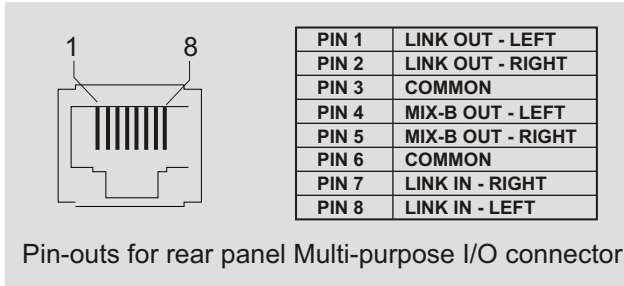

X.Sum Link Cable Wiring Diagram

For linking two X.Sum Mixers

MP50-LINK2 (Shown)

X.Sum Link Cable Wiring Diagram

For linking two or more X.Sum Mixers

MP50-LINK4 (Shown)
MP50-LINK6
MP50-LINK8